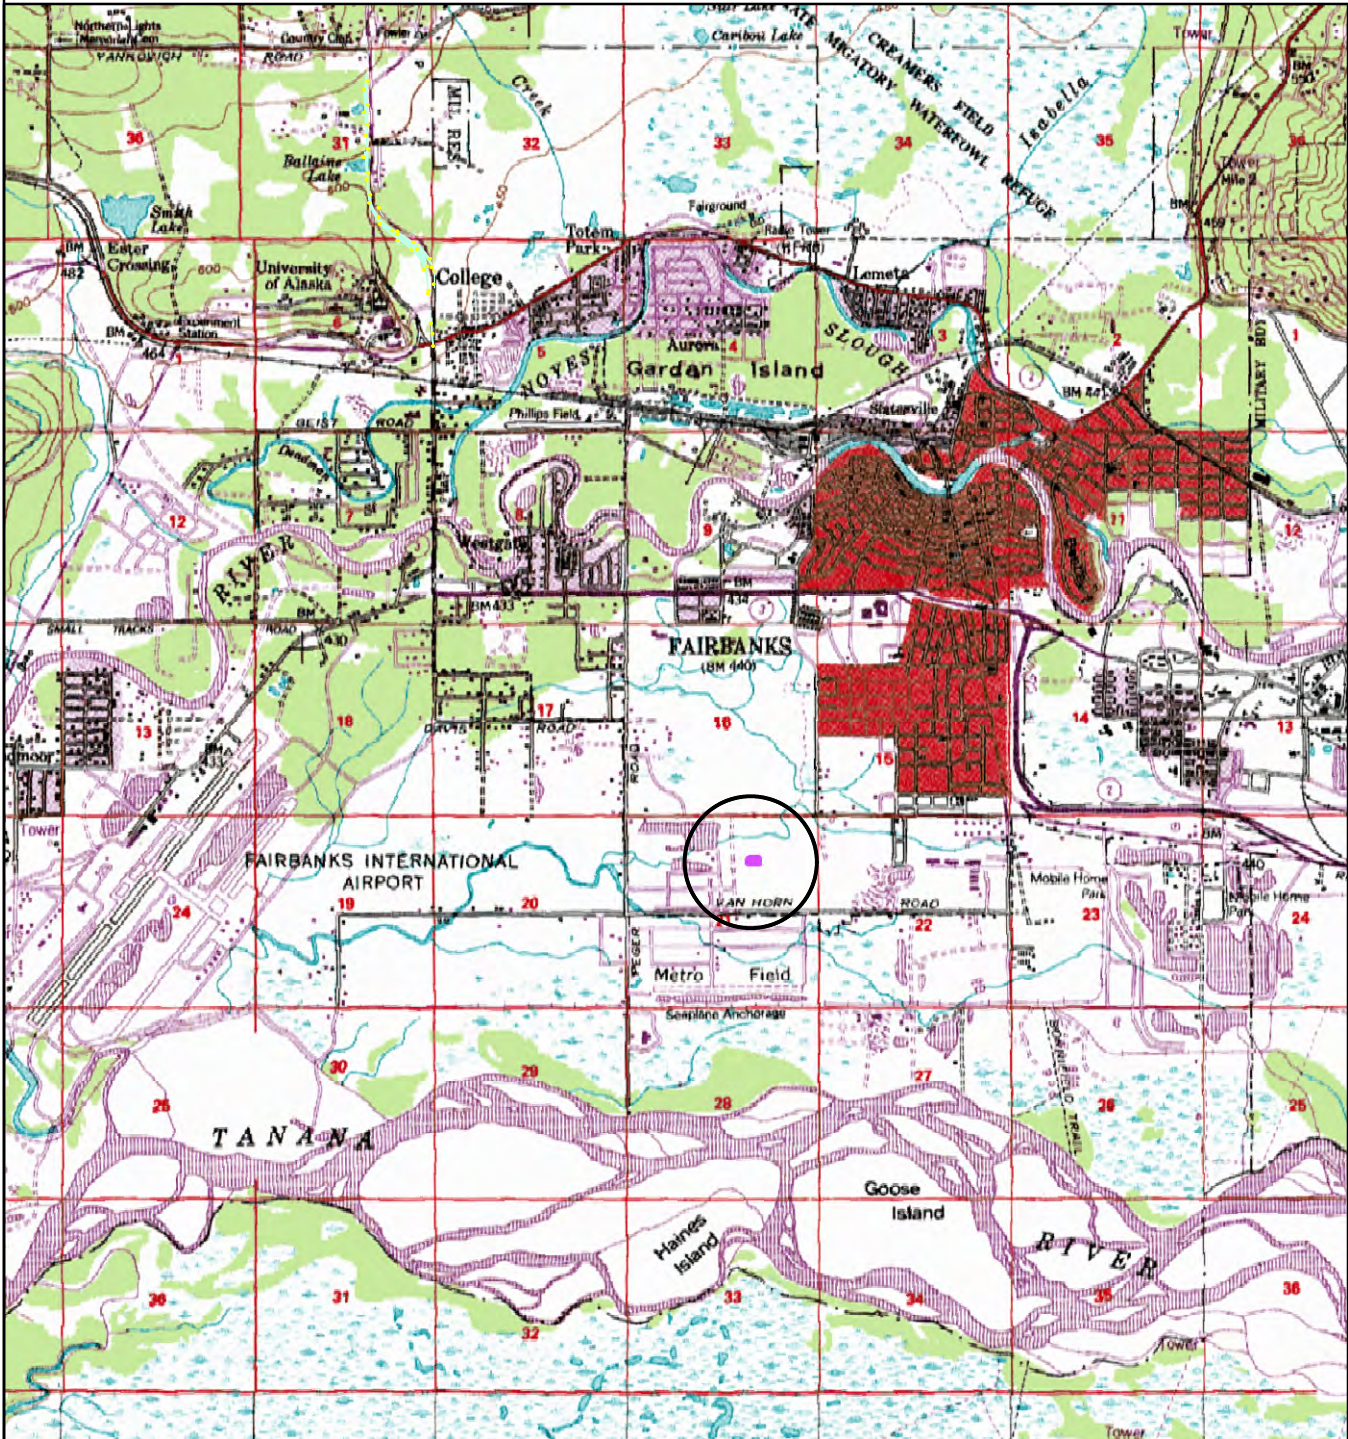

# Fairbanks Vicinity Industrial Avenue Office Building

FA.FA.4003

R1W

T1S

**UA FACILITIES and  
LAND MANAGEMENT**  
July 2012

Meridian Township Range  
F 1S 1W

Fairbanks D-2 (USGS)

1 Mile